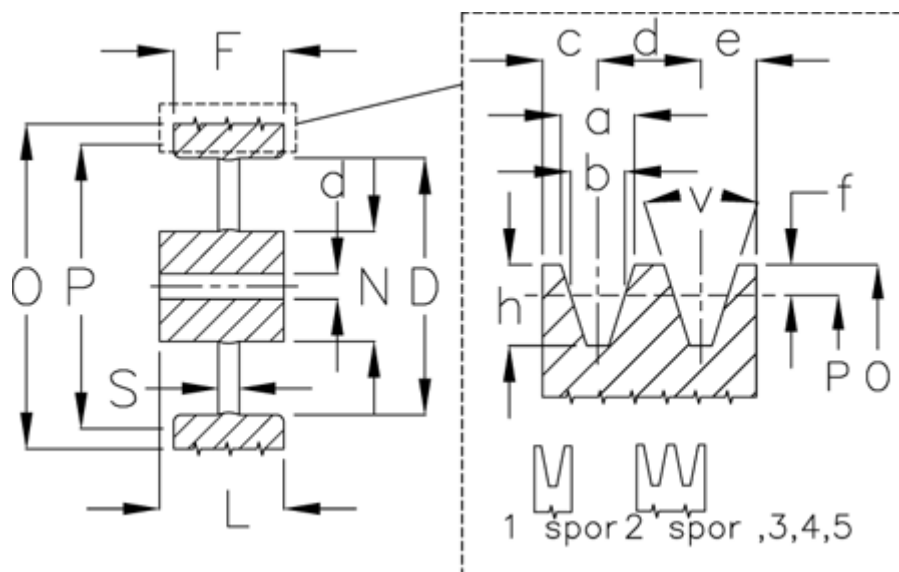

Article number: 60410030002

Description: V-belt pulley, no bore A 300/2

## Measures

D	= 267	S	= 14
d	= 20	Type	= A
F	= 35.0		
L	= 50		
N	= 80		
Number of ribs	= 2		
O	= 305.5		
P	= 300		